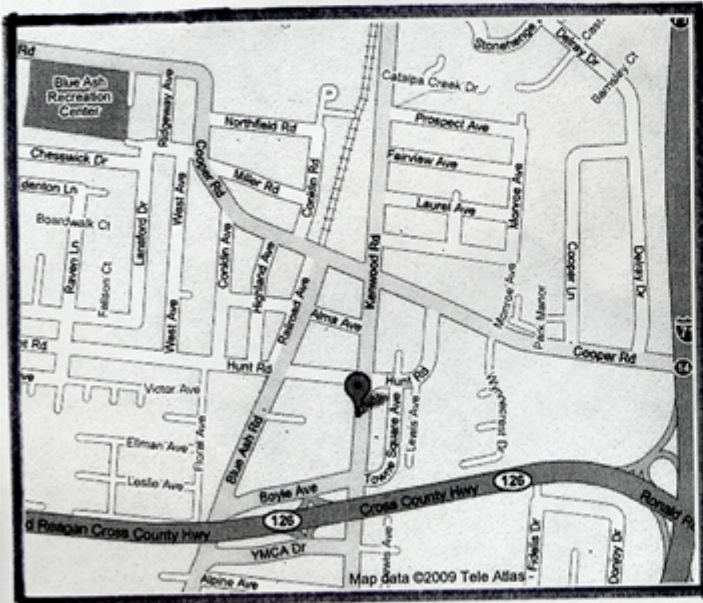

North Orthodontic Specialists

Orthodontics for Children & Adults

Cincinnati Office

Visit our website at
www.cincismilefixers.com

Detailed Directions

Take 71-North. Take Exit #14 at Ronald Reagan/Cross County Hwy and go west. Go to the Blue Ash/Kenwood exit. Take the exit and turn right at the 1st stoplight, then left onto Kenwood Rd. Turn left into the driveway past Bob Sumner Tire. Kenwood Professional Building is the brown brick building. Go to the back of the building (West entrance). The office is at the top of the stairs-Suite D-201.

9403 Kenwood Road Suite D-201 | Cincinnati, OH 45242 | 513.793.4770